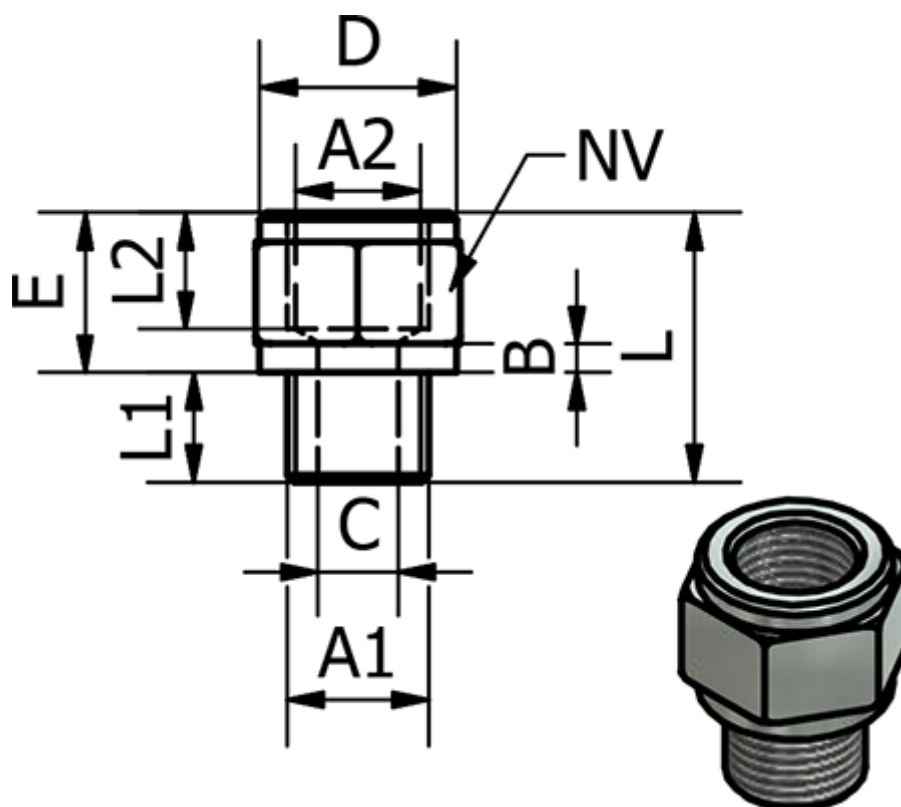

Article number: 5891120TR1412

Description: Nipple sleeve 1120TR - 1412
R1/4" - G1/2"

Measures

A1 = 1/4"	L2 = 12.5
A2 = 1/2"	NV = 27
B = 3	
C = 8	
D = 26.5	
E = 17	
L = 27.5	
L1 = 10.5	